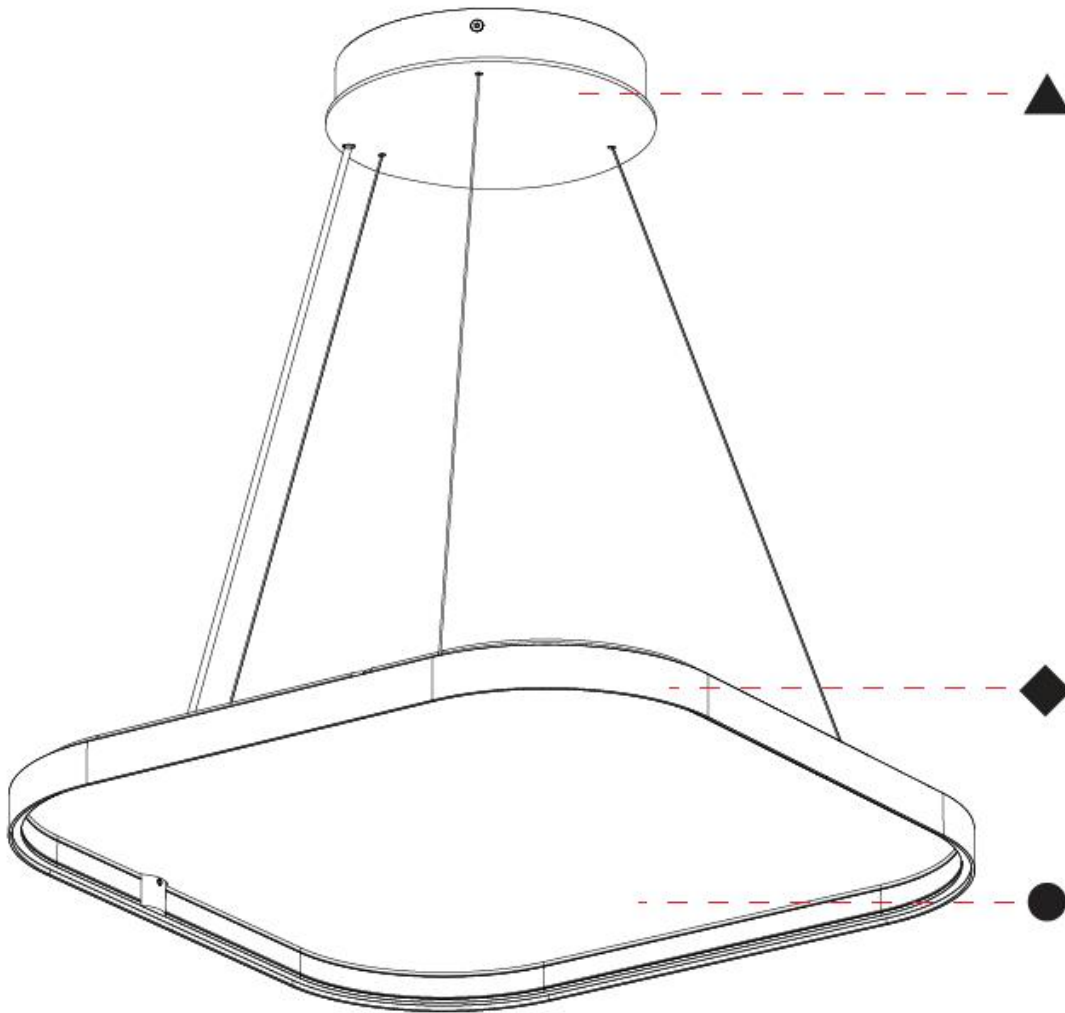

QUANTUM SILHOUETTE ACOUSTIC SUSPENSION

A3001067-

PROJECT	_____
TYPE	_____
SPECIFIER	_____
QUANTITY	_____
DATE	_____

A