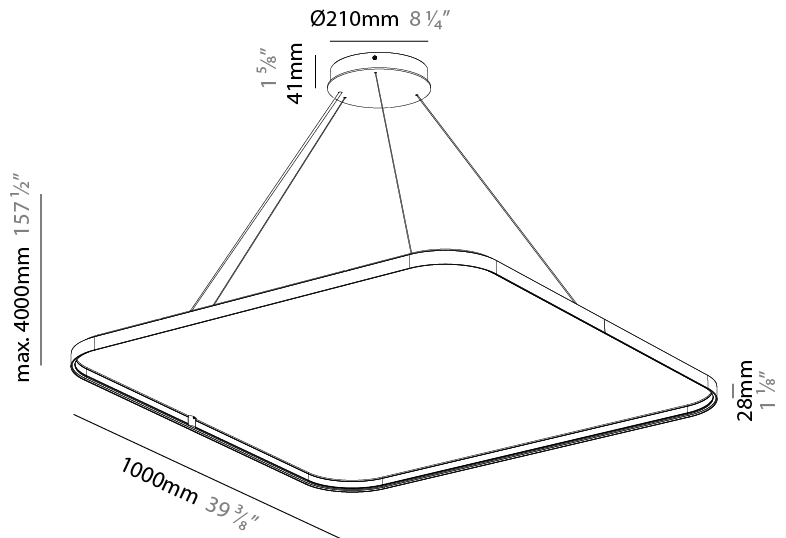

GENERAL

Series: Quantum Silhouette Acoustic
Partner: Prolicht
Division: Architectural
Installation: Suspension
Product Type: Acoustic
Mounting Location: Ceiling
Light Distribution: Direct

PHYSICAL

Shape: Round
Length (mm): 1000
Length (in): 39 3/8
Width (mm): 1000
Width (in): 39 3/8
Height (mm): 28
Height (in): 1 1/8
Weight (kg): 4.3

Fixture Finish: SSR / BKV / CWI / CRY / HAB / UFT / ITA / RUA / FTG / MYG / LOD / PUS / FRO / FUP / KIA / POP / BLS / SPG / MEY / GOH / CHC / COM / ABZ / JAG / OBR / MOS / ROR

Acoustic Finish: SFW / CYW / SEE / SYN / MTS / PMB / TTN / CYB / STO / DPE / BES / SHB / ARE / ANE / VRD / CRF

Fixture Material: Aluminum
Primary Material: Acoustic

ELECTRICAL

Lamp Type: LED
Input Wattage (W): 49
Total Output Wattage (W): 44.6
Dimming: Non-Dimming / 0-10V Dimming / Phase Dimming / DALI Dimming / MATTER Dimming
Driver Included: Yes
Driver Location: Integrated
Driver Type: Constant Current - Universal
Driver Class: Class 2
Input Voltage (V): 120
Constant Current (MA): 1850mA

LED

Color Temperature (°K): 2700 / 3000
Max. Delivered Lumen (lm): 1999 / 2094
Nominal Lumen (lm): 4677 / 4900
CRI: >90 CRI
Lamp Life (hrs): 50000

OPTICAL

RATINGS AND CERTIFICATIONS

Certified By: Certified for North American Standards
IP rating: IP20