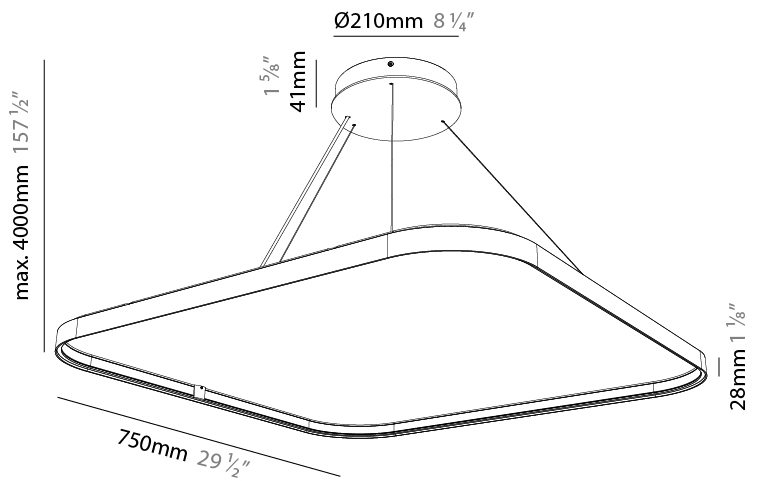

GENERAL

Series: Quantum Silhouette Acoustic
Partner: Prolicht
Division: Architectural
Installation: Suspension
Product Type: Acoustic
Mounting Location: Ceiling
Light Distribution: Direct

PHYSICAL

Shape: Round
Length (mm): 750
Length (in): 29 1/2
Width (mm): 750
Width (in): 29 1/2
Height (mm): 28
Height (in): 1 1/8
Weight (kg): 3.1

Fixture Finish: SSR / BKV / CWI / CRY / HAB / UFT / ITA / RUA / FTG / MYG / LOD / PUS / FRO / FUP / KIA / POP / BLS / SPG / MEY / GOH / CHC / COM / ABZ / JAG / OBR / MOS / ROR

Acoustic Finish: SFW / CYW / SEE / SYN / MTS / PMB / TTN / CYB / STO / DPE / BES / SHB / ARE / ANE / VRD / CRF

Fixture Material: Aluminum
Primary Material: Acoustic

ELECTRICAL

Lamp Type: LED
Input Wattage (W): 36
Total Output Wattage (W): 32.8
Dimming: Non-Dimming / 0-10V Dimming / Phase Dimming / DALI Dimming / MATTER Dimming
Driver Included: Yes
Driver Location: Integrated
Driver Type: Constant Current - Universal
Driver Class: Class 2
Input Voltage (V): 120
Constant Current (MA): 1350mA

LED

Color Temperature (°K): 2700 / 3000
Max. Delivered Lumen (lm): 1456 / 1526
Nominal Lumen (lm): 3409 / 3571
CRI: >90 CRI
Lamp Life (hrs): 50000

OPTICAL

RATINGS AND CERTIFICATIONS

Certified By: Certified for North American Standards
IP rating: IP20