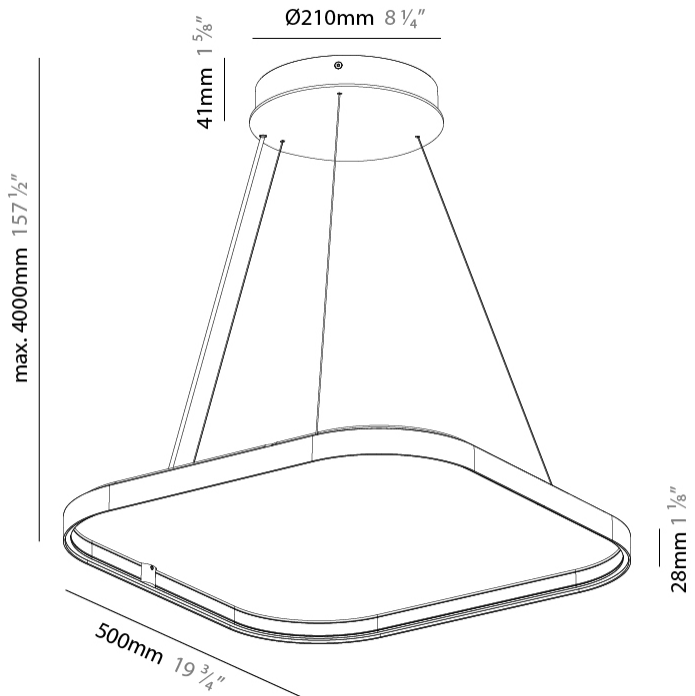

GENERAL

Series: Quantum Silhouette Acoustic
Partner: Prolicht
Division: Architectural
Installation: Suspension
Product Type: Acoustic
Mounting Location: Ceiling
Light Distribution: Direct

PHYSICAL

Shape: Square
Length (mm): 500
Length (in): 19 11/16
Width (mm): 500
Width (in): 19 11/16
Height (mm): 28
Height (in): 1 1/8
Weight (kg): 2.1

Fixture Finish: SSR / BKV / CWI / CRY / HAB / UFT / ITA / RUA / FTG / MYG / LOD / PUS / FRO / FUP / KIA / POP / BLS / SPG / MEY / GOH / CHC / COM / ABZ / JAG / OBR / MOS / ROR

Acoustic Finish: SFW / CYW / SEE / SYN / MTS / PMB / TTN / CYB / STO / DPE / BES / SHB / ARE / ANE / VRD / CRF

Fixture Material: Aluminum
Primary Material: Acoustic

ELECTRICAL

Lamp Type: LED
Input Wattage (W): 22
Total Output Wattage (W): 20
Dimming: Non-Dimming / 0-10V Dimming / Phase Dimming / DALI Dimming / MATTER Dimming
Driver Included: Yes
Driver Location: Integrated
Driver Type: Constant Current - Universal
Driver Class: Class 2
Input Voltage (V): 120
Constant Current (MA): 850mA

LED

Color Temperature (°K): 2700 / 3000
Max. Delivered Lumen (lm): 916 / 960
Nominal Lumen (lm): 2143 / 2246
CRI: >90 CRI
Lamp Life (hrs): 50000

OPTICAL

RATINGS AND CERTIFICATIONS

Certified By: Certified for North American Standards
IP rating: IP20